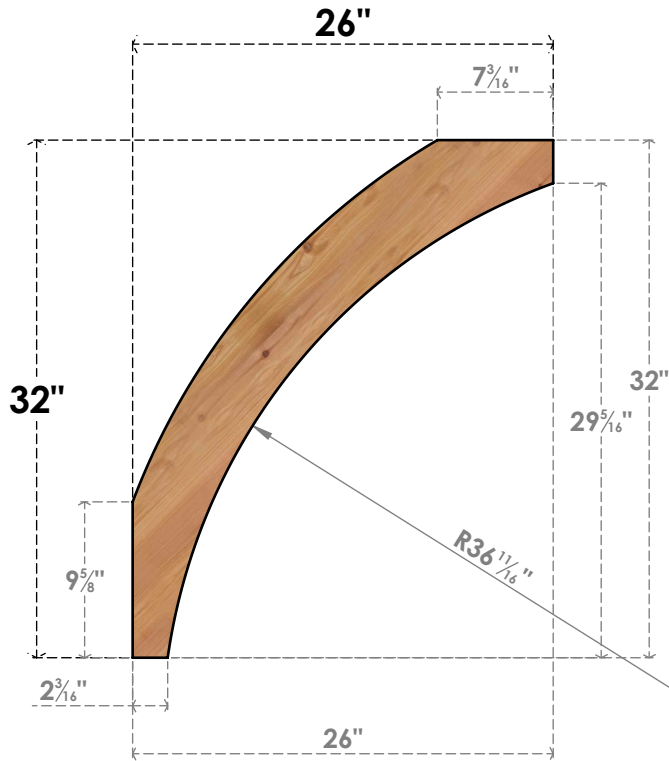

BRC06X26X32THR00SWR

5 1/2"W X 26"D X 32"H THORTON SMOOTH BRACE, WESTERN RED CEDAR

SIDE

FRONT

EKENA MILLWORK
 2300 WEST MAIN ST.
 CLARKSVILLE, TX 75426
 TOLL FREE: 866-607-0453
 WWW.EKENAMILLWORK.COM

NOTES

1. INSTALLATION TO BE COMPLETED IN ACCORDANCE WITH MANUFACTURER'S SPECIFICATIONS.
2. DRAWING MAY NOT BE TO SCALE
3. THIS DRAWING IS INTENDED FOR DESIGN AND PLANNING PURPOSES ONLY.
4. ALL INFORMATION CONTAINED HEREIN WAS CURRENT AT THE TIME OF DEVELOPMENT BUT MUST BE REVIEWED AND APPROVED BY THE PRODUCT MANUFACTURER TO BE CONSIDERED ACCURATE.
5. PRODUCTS ARE NOT KILN DRIED. THIS ITEM IS UNIQUE AND WILL CONTAIN THE NATURAL VARIATIONS THAT THE WOOD SPECIES OFFERS. THIS MAY RESULT IN VARIATIONS UP TO 1/4"